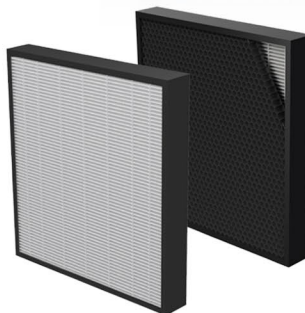

CLEANS 600 TO 1400 SQ FT

FLOOR STAND UNIT

Model

Color: Stainless Finish

AM 3S PC
9573201

REPLACEMENT FILTERS

AM 3 models require 1 of each filter. AM 4 models require 2 of each filter.

Filter Description	Qty	Item #
AeraMax [®] PRO 2" HEPA Filter with Antimicrobial Treatment	2 Pk	9416601
AeraMax [®] PRO 2" Carbon Filter w/ Pre-Filter	2 Pk	9436801
AeraMax [®] PRO 2" Hybrid Filter (1" Carbon and 1" HEPA) w/ Pre-Filter	2 Pk	9436901