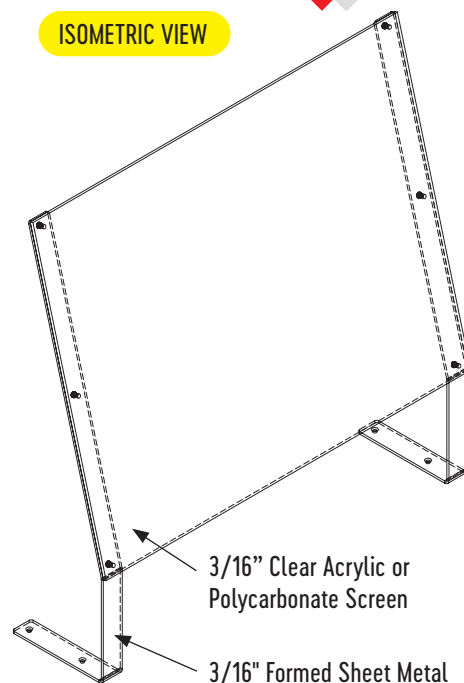

DESKTOP SNEEZE GUARD

- ✓ Legs are 3/16" formed sheet metal with a powder coated finish
- ✓ Standard colors: black, white, silver & bronze
- ✓ Screen is 3/16" clear plexi or polycarbonate (tempered glass available for additional fee)
- ✓ Unit can be mounted with provided 1" wide double stick tape and/or screws
- ✓ Custom colors and sizes available upon request
- ✓ Standard lead-time is 1-2 weeks with expediting available (not applicable for glass or custom orders)

STANDARD SIZES AND PRICING

24" wide \$142

36" wide \$168

48" wide \$239

24" version shown

For ordering or additional information please contact your territory manager or call the store today!

FRONT VIEW

SIDE VIEW

ISOMETRIC VIEW

product may have added shipping charge, lead times may vary

office peeps

CALL US 800.658.3541

VISIT officepeeps.com