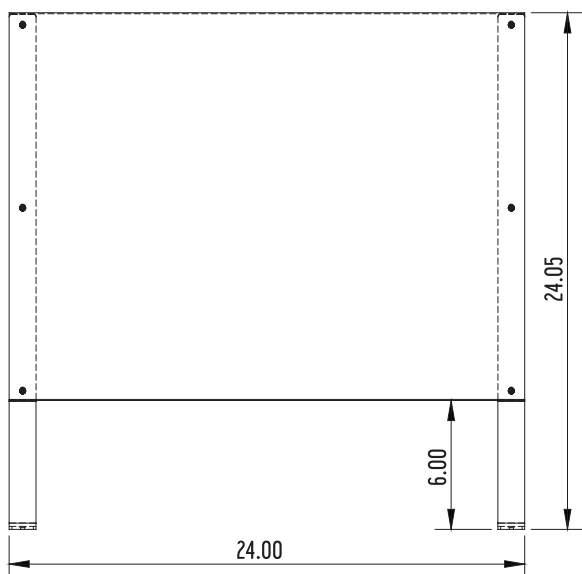

DESKTOP SNEEZE GUARD

- ✓ Legs are 3/16" formed sheet metal with a powder coated finish
- ✓ Standard colors: black, white, silver & bronze
- ✓ Screen is 3/16" clear plexi or polycarbonate (tempered glass available for additional fee)
- ✓ Unit can be mounted with provided 1" wide double stick tape and/or screws
- ✓ Custom colors and sizes available upon request
- ✓ Standard lead-time is 1-2 weeks with expediting available (not applicable for glass or custom orders)

STANDARD SIZES AND PRICING

24" wide \$142

36" wide \$168

48" wide \$239

24" version shown

For ordering or additional information please contact your territory manager or call the store today!

FRONT VIEW

SIDE VIEW

ISOMETRIC VIEW

product may have added shipping charge, lead times may vary

office peeps

CALL US 800.658.3541

VISIT officepeeps.com