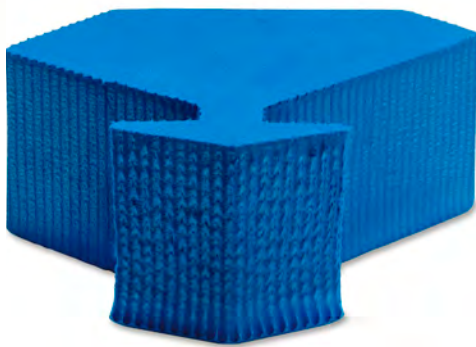

# OFFICE SAFETY

A **SAFE** OFFICE IS  
A **HAPPY** OFFICE!

**\$7<sup>50</sup>** LED Flashlight Combo Pack - 25 Lumens - 2 Standard Size, 2 Slim Size  
EVE EVM5511S

**\$65<sup>00</sup>** Emergency Warning Triangle Kit - 1 Kit - 17.3" Width x 16.5" Height - Triangle Shape - Reflective, Non-flammable - Orange, Red  
DEF 73071100

**\$48<sup>16</sup>** Saline Eyewash Wall Station - 24.5" x 8.5" x 14.5" - Wall Mounted with Included Screws - Includes 16 oz. Eye Solution - Includes MSDS Documentation  
FND 32000460

**\$5<sup>48</sup>** High Density Foam Door Wedge - Keeps doors open for easy loading and unloading - Holds door without damaging hinge or jam - 1/ea  
LLR 42590