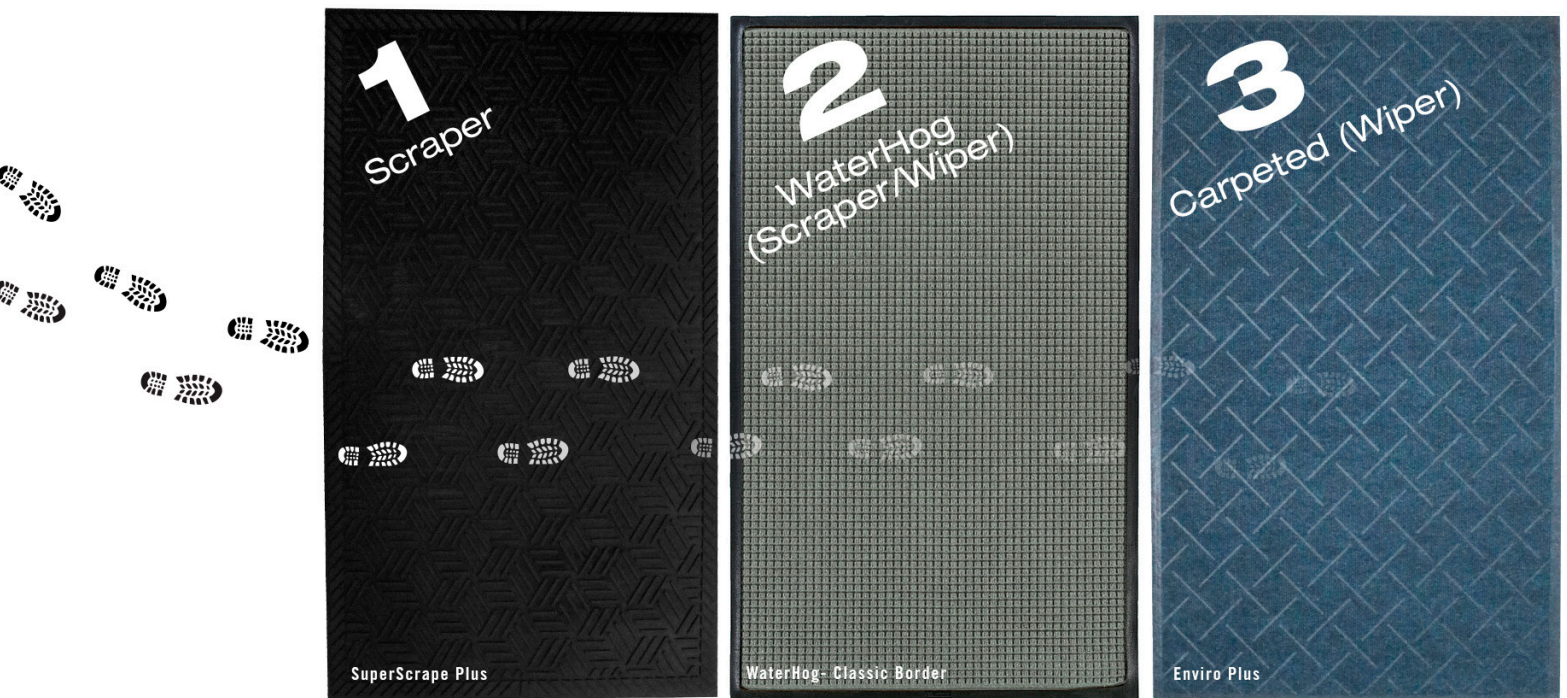

\$1⁶⁵

207 Gel Pen - 0.7 mm Pen Point Size
- Conical Pen Point Style - Refillable -
Retractable - Black Pigment-based Ink - 1/EA
UBC 33950

\$3²⁴

F-301 Stainless Steel Ballpoint Pen
- 0.7 mm Pen Point Size - Refillable -
Retractable - Black - Stainless Steel Barrel
ZEB 27110

WIPE THE MUD AWAY

1 Scraper Mats are placed outside your building as your first defense against dirt, grime, and moisture. They feature surface cleats designed to scrape tough dirt and grime from shoes and trap dirt below foot level.

2 WaterHog Mats are the perfect blend of scraper and wiper, and can be placed indoors or outdoors. They feature a water dam border design that can hold up to 1.5 gallons of water per square yard.

3 Carpeted Mats are the grand finale of the 3 mat system. They are designed to wipe the remaining dust and moisture from your shoes and off your office carpet or tiles!