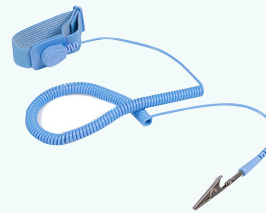

**\$66<sup>00</sup>**

Battery Powered Smoke & Carbon Monoxide Alarm  
- Photoelectric, Ionization, Electrochemical White  
- Mounting Brackets Included  
KID 21032249

**\$114<sup>00</sup>**

Pro 10 Fire Extinguisher  
- 10lb Capacity - Rechargeable, Impact Resistant - Red - 1/EA  
KID 466204

**\$37<sup>00</sup>**

Right-Hand Small/Medium Compression and Stabilizing Brace - 1/EA  
MMM 48400EN

**\$25<sup>00</sup>**

Visitor Chime  
- Light-reactive sensor with sensing distance of up to 15'  
- 4 AA Batteries Required  
TCO 15300