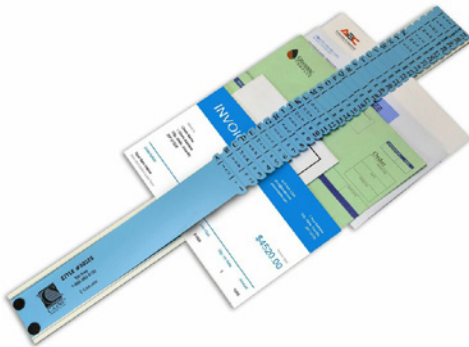

LLR 60650
- 15" Width x 25" Depth x 52" Height - Keyed Lock, Letter Size- Steel

\$636⁰⁰

Fortress Series Lateral File

LLR 60449
- 36" Width x 18.6" Depth x 28.1" Height - 2 Drawers, Keyed Lock

\$32⁰⁰

Heavy-Duty Adjustable Hanging Folder Frame

SMD 64850
- Letter - 16" to 24" Long
- Steel, Plastic - White - 1/Box

\$30¹⁷

All-Purpose File and Document Sorter

CLI 30526
- Sort by date, letter, month, day
- 1/EA

\$10⁴⁰

Magnetic File/Shelf Label Holders